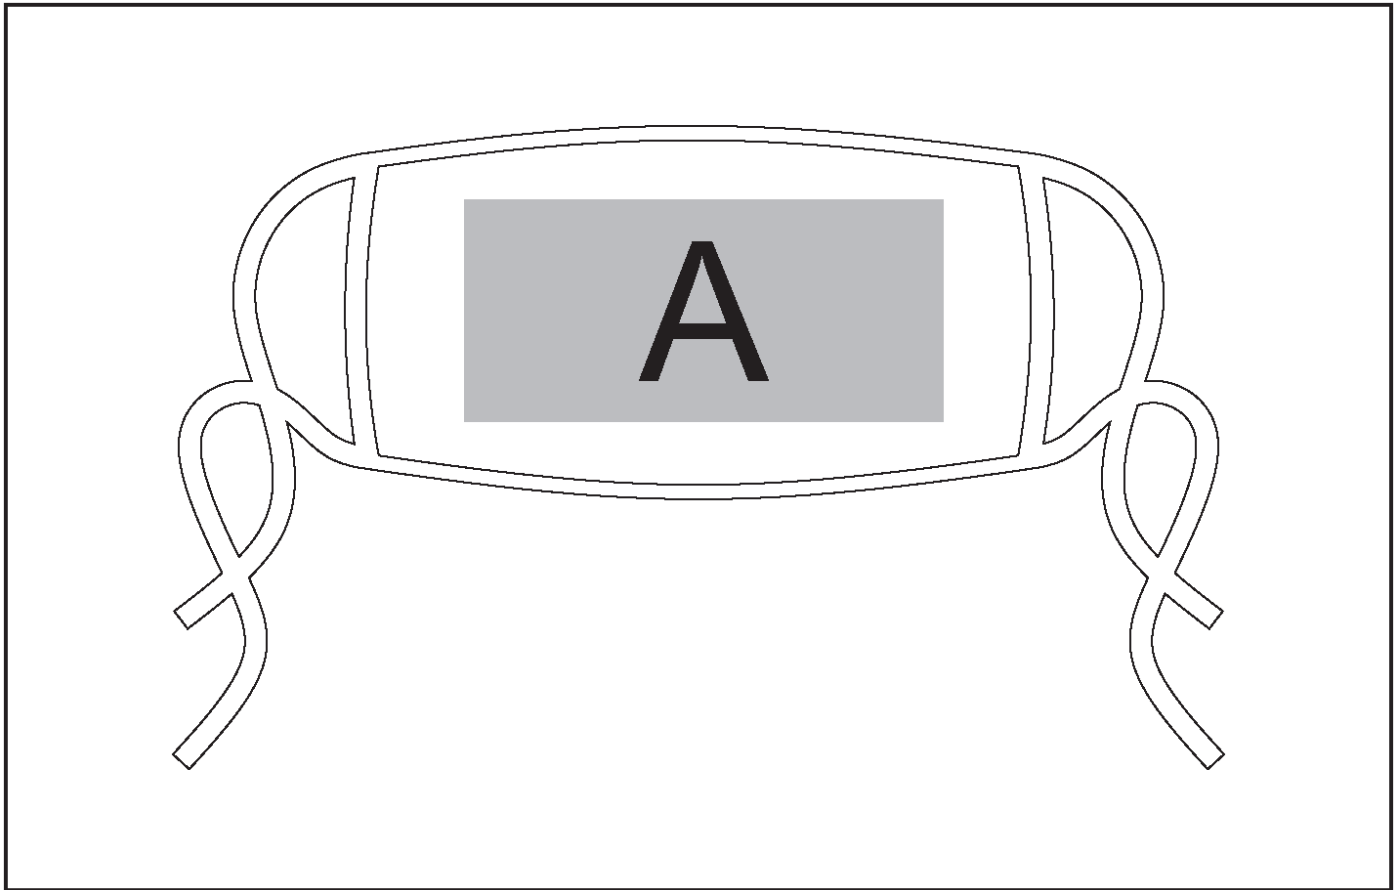

## Legacy Comfort Face Mask - Royal Blue

### Need to know:

- No Solid Backgrounds Screen & DTC.
- Cannot guarantee 100% alignment due to size inconsistency of item.

#### **Position A**

1. (DTC-M)  
Full Colour  
Size: 130mm wide x 60mm high
2. Screen Print (SA-M)  
1 Colour  
Size: 60mm wide x 30mm high